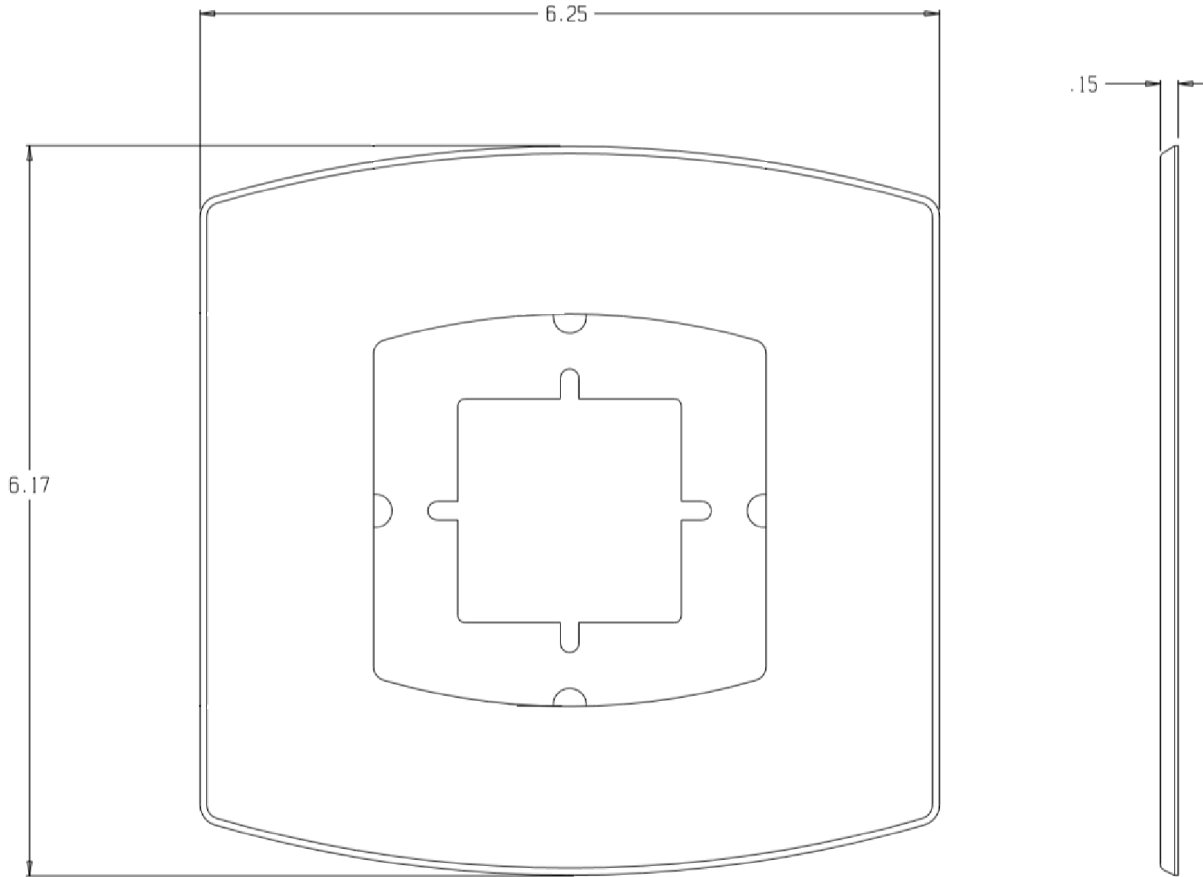

# Venstar Explorer Mini Wall Plate ACC-EMIN-L

**STANDARD FEATURES:**

- Large wall plate for Venstar Explorer Mini commercial and residential thermostats
- Includes metal adapter plate and screws to fit a 2" x 4" junction box
- Designed to cover over small blemishes and paint marks on wall
- Plastic material
- Textured surface
- Designer white color
- Easy to clean surface
- For use with Venstar T2000 and T2050 thermostats