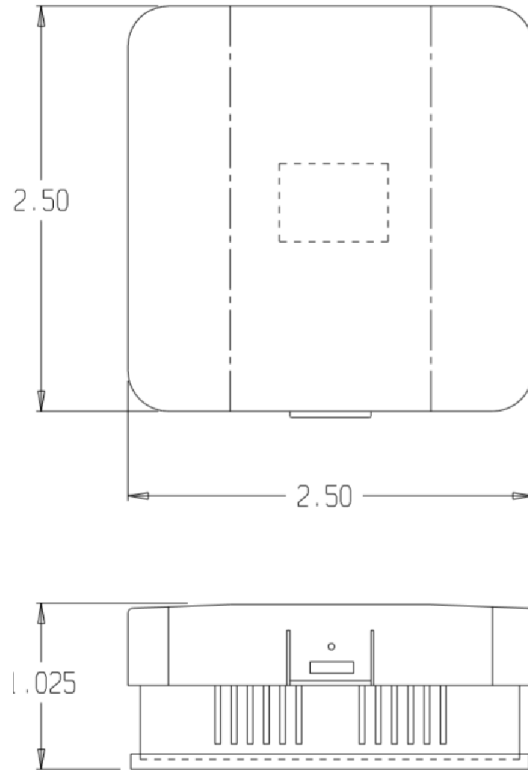

Wi-Fi Remote Temperature Sensor ACC-TSENWIFIMINI

STANDARD FEATURES:

- Mini sensor is compatible with most Wi-Fi enabled Explorer and ColorTouch thermostats
- (2) AAA batteries included
- Can be set to monitor remote indoor temperature indoor or outdoor temperatures
- As indoor remote, most thermostats can be set to control or average with the sensor
- Average battery life 1-year as indoor remote, 2-years as outdoor temperature sensor
- Up to 8 Mini Wi-Fi sensors per network
- Wireless 802.11 b/g/n, WEP and WPA/WPA2 compatible
- Venstar Configurator app is required to set up Mini Wi-Fi sensor to local router/AP
- Measurement range is -0F ~ 120F when used with Alkaline batteries
- Measurement range is -20F ~ 130F when used with Lithium batteries