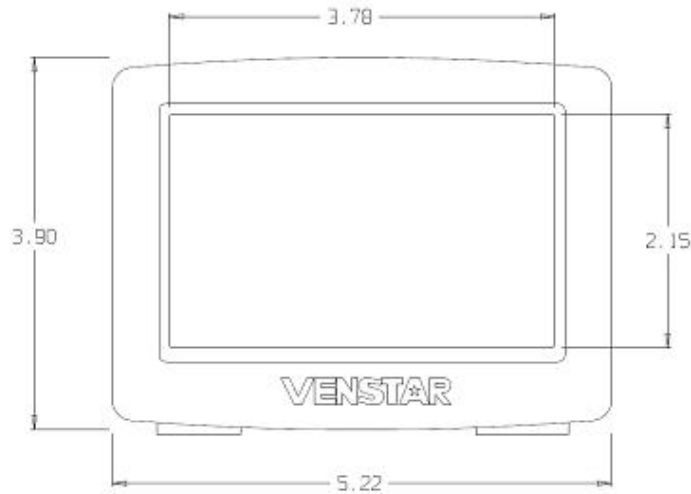

# Commercial WiFi Thermostat T7850

**STANDARD FEATURES:**

- For use with gas/electric, heat pump and electric units up to 4-stages of heat, 2-stage cool
- Built-in 2.4Ghz wireless B/G/N WiFi antenna, WEP and WPA/WPA2 compatible
- 7, 5/2, 1-day or non-programmable with a 365-day programmable vacation calendar
- Up to 4 time periods per day: Morning, Day, Evening, and Night
- California Title-24 approved
- Full color touchscreen with customizable wallpaper and screen savers
- Customizable service alerts that can display dealers' name, full color logo and phone number
- High resolution touchscreen display with 4.3" diagonally viewing area
- 3 advanced security levels with customizable 4-digit passcode for full screen lock
- Automatic daylight savings operation
- 72-hour super-cap for keeping internal time current during power loss
- Energy Watch keeps track of energy use by tracking heating, cooling and auxiliary heat hours
- Away button to hold setpoint(s) irrespective of time period
- Heating and cooling setpoint limiting with adjustable deadbands and timers
- 7-Day Programmable Fan Control
- Optional auxiliary heat lockout based on outdoor temperature
- All programming and setpoints stored in non-volatile memory and are never lost in power failure
- Emergency Heat switch when set in heat pump mode
- Display supports English, Spanish and French languages
- Service filter and service UV lamp indicators
- Accepts standard SD card (not included) to upload photos, settings and dealer logo
- Accepts optional remote temperature sensors, part numbers ACC-TSEN or ACC-DSEN
- Accepts optional wall plate part number ACC-WPLWH
- Optional colored face plates part ACCFP1(\_ \_) available in black (BL), silver (SL) or burl wood (BW)