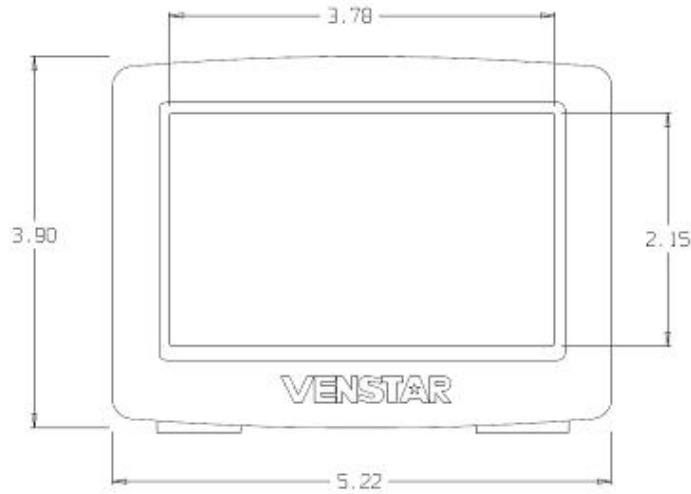

Commercial Touchscreen Thermostat T8800

STANDARD FEATURES:

- For use with gas/electric, heat pump and electric units up to 4-stages of heat, 2-stage cool
- 365-day programmable, 7, 5/2, 1-day or non-programmable
- Up to 3 occupied time periods per day
- Full color touchscreen with customizable wallpaper and screen savers
- Customizable service alerts that can display dealers' name, full color logo and phone number
- High resolution touchscreen display with 4.3" diagonally viewing area
- 3 advanced security levels with customizable 4-digit passcode for full screen lock
- Automatic daylight savings operation
- 72-hour super-cap for keeping internal time current during power loss
- Energy Watch keeps track of energy use by tracking heating, cooling and auxiliary heat hours
- Override button adjustable in 30 min. increment (up to 4 hours)
- Preoccupancy purge feature, allows the fan to be turned on in 15-minute increments (up to 3 hours)
- Heating and cooling setpoint limiting with adjustable dead bands and timers
- Smart Fan (keeps the fan from running during unoccupied periods)
- Optional auxiliary heat lockout based on outdoor temperature
- All programming and setpoints stored in non-volatile memory and are never lost in power failure
- Emergency Heat switch when set in heat pump mode
- Display supports English, Spanish and French languages
- Service filter and service UV lamp indicators
- Accepts standard SD card (not included) to upload photos, settings and dealer logo
- Accepts optional remote temperature sensors, part numbers ACC-TSEN or ACC-DSEN
- Accepts optional wall plate part number ACC-WPLWH
- Optional colored face plates part ACCFP1(_ _) available in black (BL), silver (SL) or burl wood (BW)