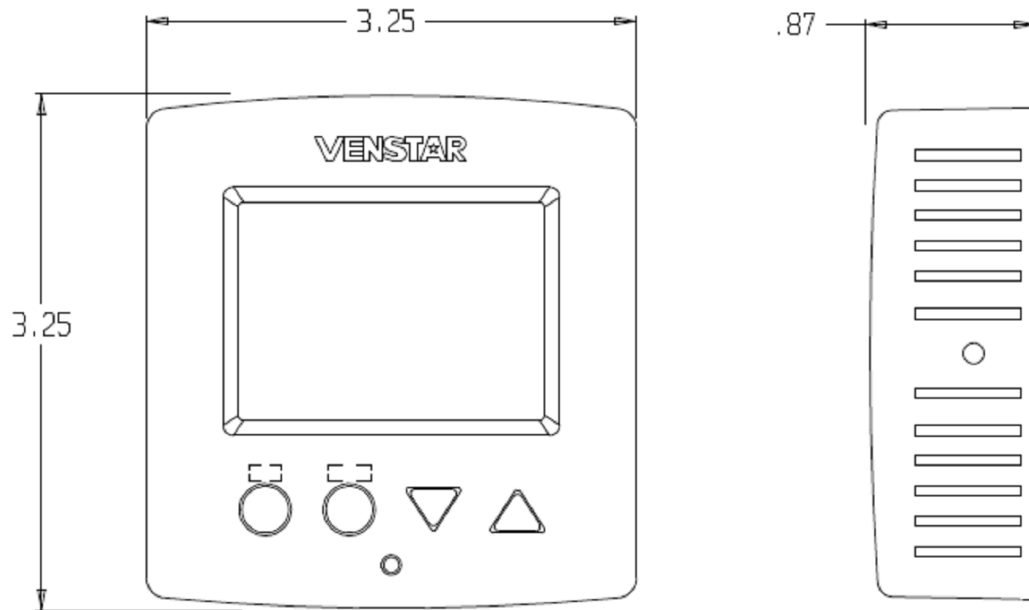

Commercial Wi-Fi Fan Coil Thermostat T2150

STANDARD FEATURES:

- 7-day programmable
- Works with most low voltage 2 pipe and 4 pipe 24-volt fan coil systems
- 3-Speed fan control
- Built-in 2.4Ghz wireless B/G/N WiFi antenna, WPA/WPA2 compatible
- Keypad lockout option
- Smart Fan: this feature will automatically de-energize the indoor fan during Unoccupied mode
- Bi-color LED indicates a heating or cooling demand
- Large easy to read LED backlit display
- All programming and setpoints stored in non-volatile memory, and are never lost in power failure
- Service filter and service drain pan indicators
- Adjustable dead bands
- California Title 24 compliant
- Free Configurator app to easily set up WiFi and thermostats settings
- Accepts optional locking cover (part number ACC0630)
- Accepts optional remote wireless WiFi temperature sensor (part number ACCTSENFIFI)
- Accepts optional wall plates (part numbers ACC0421S, M or L)
- 1-year limited warranty